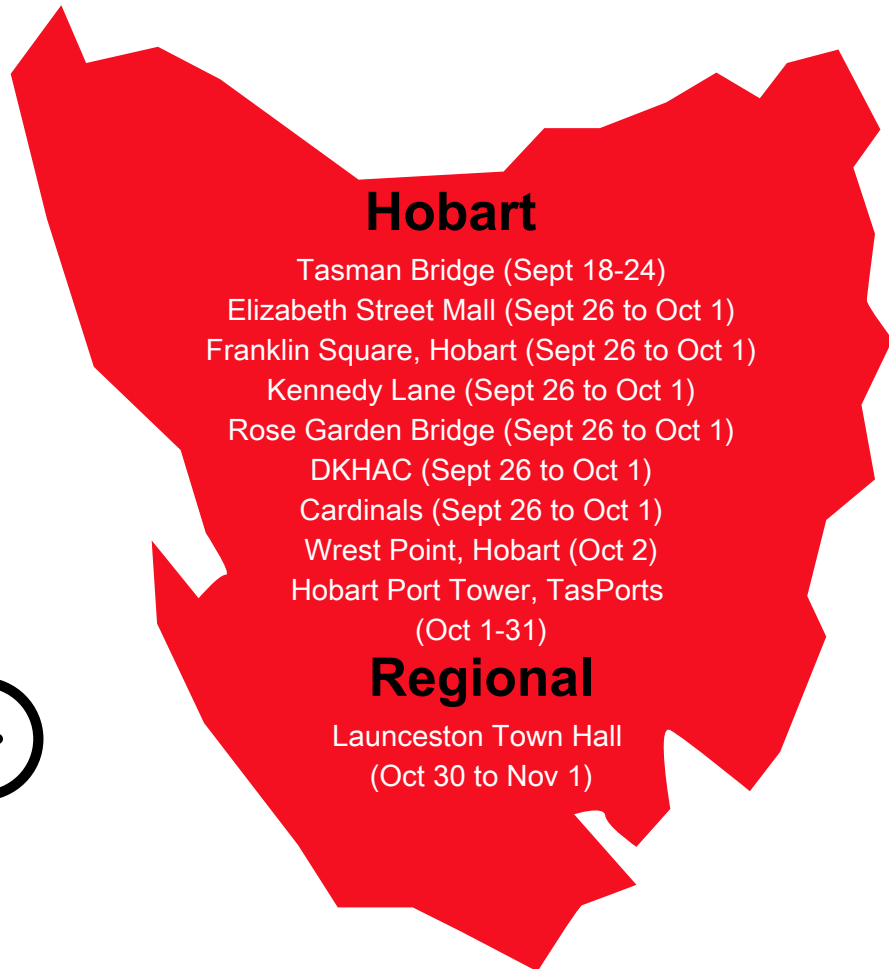

TASMANIA

Hobart

- Tasman Bridge (Sept 18-24)
- Elizabeth Street Mall (Sept 26 to Oct 1)
- Franklin Square, Hobart (Sept 26 to Oct 1)
- Kennedy Lane (Sept 26 to Oct 1)
- Rose Garden Bridge (Sept 26 to Oct 1)
- DKHAC (Sept 26 to Oct 1)
- Cardinals (Sept 26 to Oct 1)
- Wrest Point, Hobart (Oct 2)
- Hobart Port Tower, TasPorts
(Oct 1-31)

Regional

- Launceston Town Hall
(Oct 30 to Nov 1)